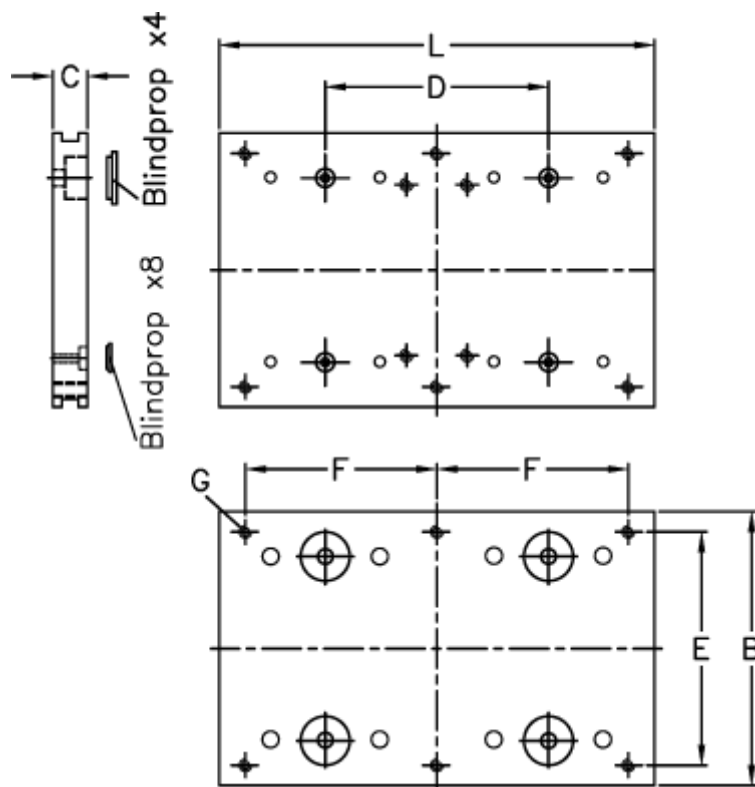

Article number: 057113076400

Description: Hepco GV3 carriage plate CP 76 54 L400

Measures

B	= 185
C	= 20.00
d	= 298
E	= 160
F	= 370
For bearing	= 54
For slide	= L/NL 76
L	= 400

Threaded hole G = 4 x M10